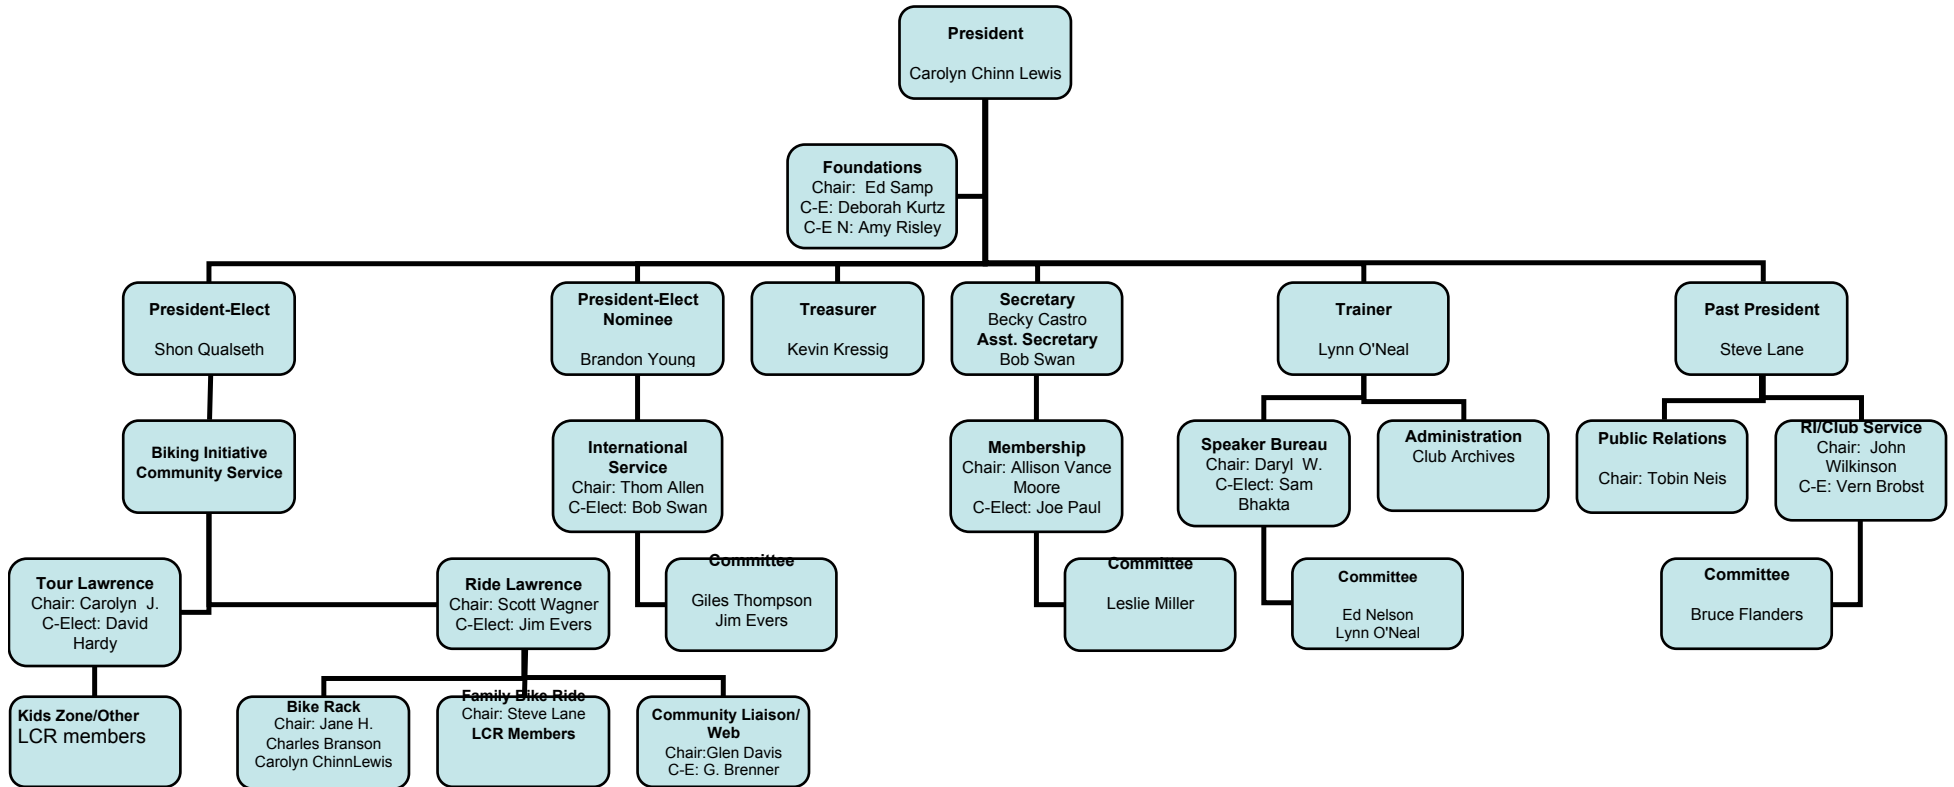

Lawrence Central Rotary Organizational Chart 2010-2011

as of 6/9/2010